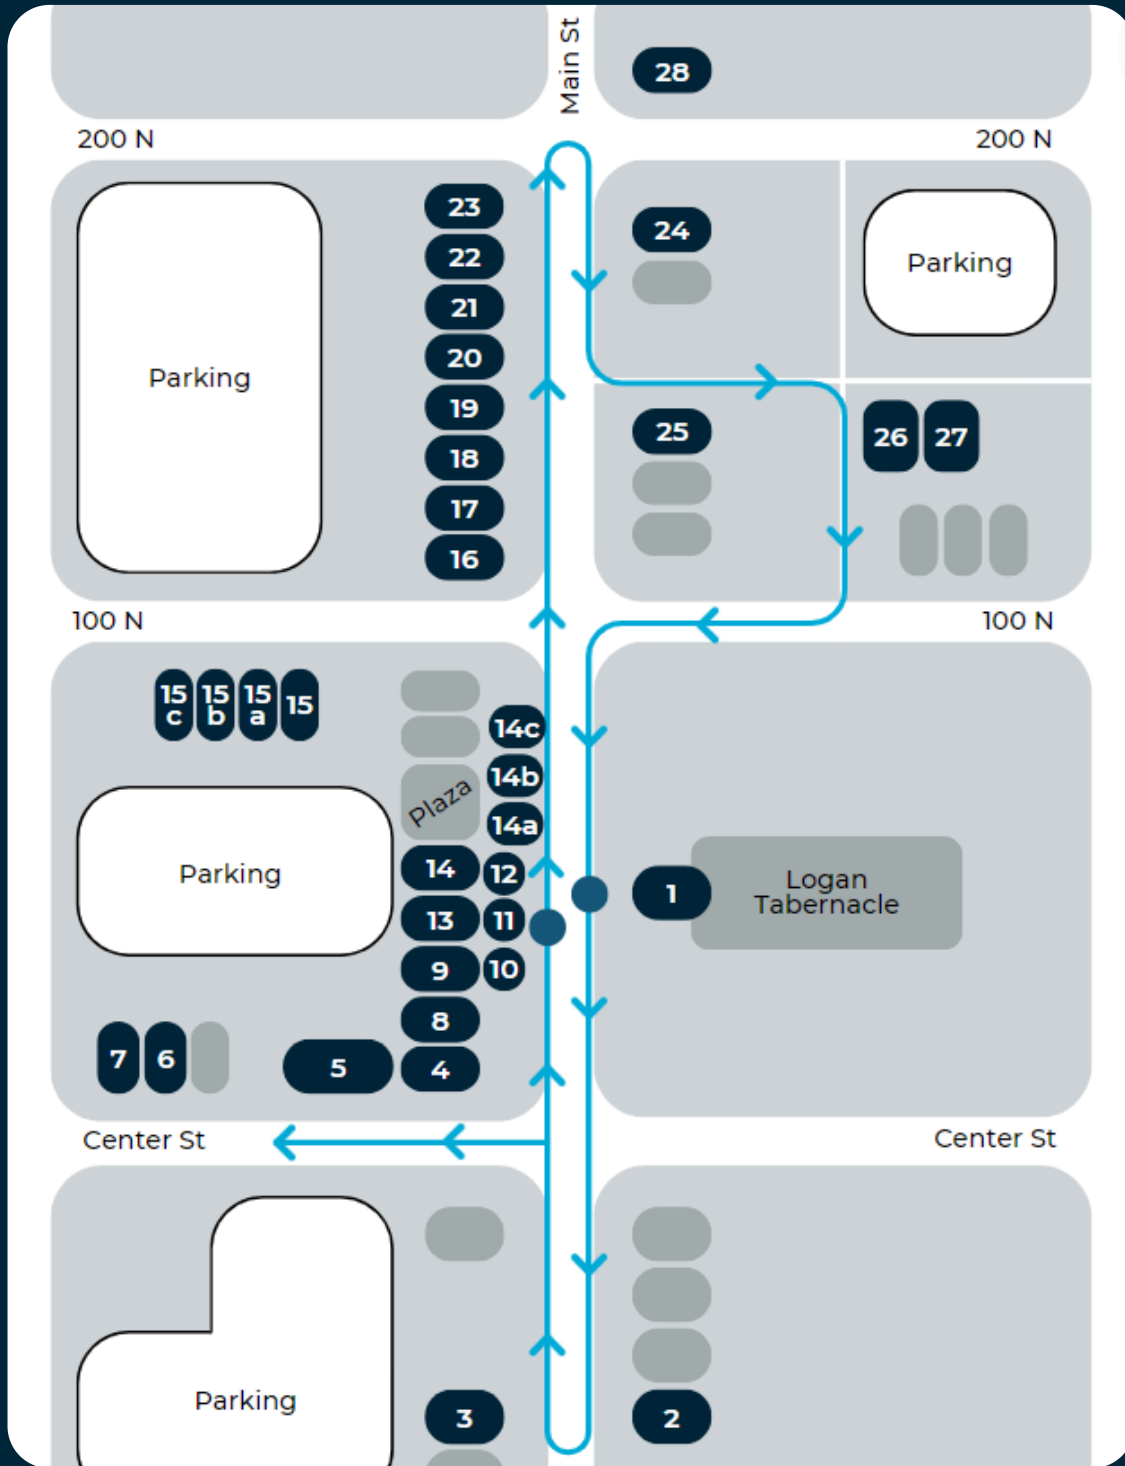

# EXPLORE DOWNTOWN

## SHOPS

1. CVTD
2. Locker 42
3. Directive
4. Wonder Tea
5. The Alley
6. Center Street Pizza
7. Bluebird Candy
8. King's Vintage
9. Coppin's Hallmark
10. Cache Rock
11. Made for Her
12. CVTD
13. Stacked Pancakes
14. Starbucks
- 14a. Biomat USA
- 14b. Lee's Marketplace
- 14c. Thriftjam
15. Sol Speak Yoga
- 15a. The Depot Salon
- 15b. Dirty Dough
- 15c. Jimmy John's
16. Cache Valley Bank
17. The Sportsman
18. Beaver Mountain
19. S.E. Needhams
20. KSM
21. Pregnancy Resource Center
22. Papa John's
23. Moonglade
24. USU Credit Union
25. Spirit Goat
26. Cafe Ibis
27. Lucky Slice
28. Cafe Rio

-  Shops
-  CVTD Stops
-  Route

**Downtown Plaza Concert**  
 Wasatch Back Concert  
 6:30-8:00 pm | Plaza